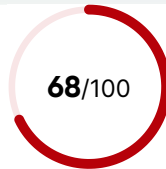

Performance score